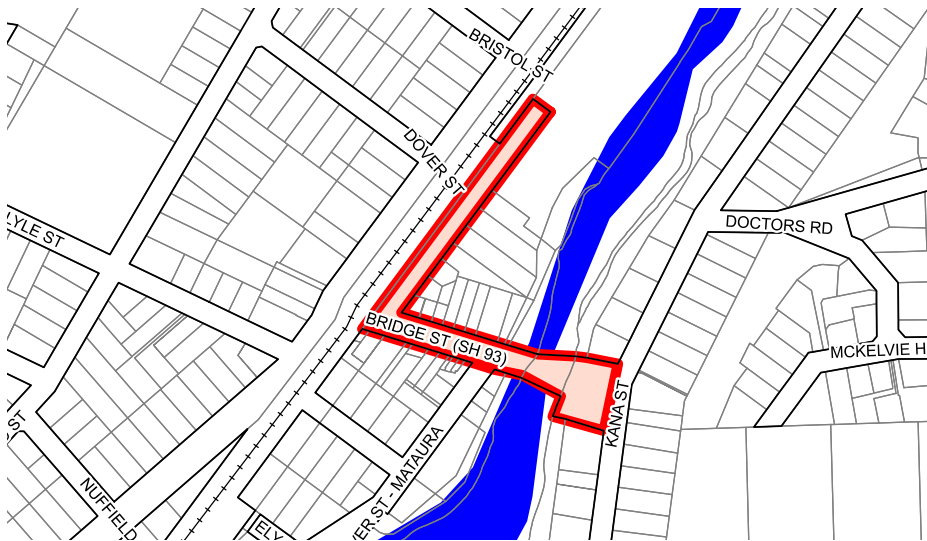

GORE ALCOHOL BAN AREA

MATAURA ALCOHOL BAN AREA

SCALE 1:7000

**GORE DISTRICT ALCOHOL BAN BYLAW 2017
GORE AND MATAURA ALCOHOL BAN AREA**

Date: Dec 2016
Ref: 1668.WOR